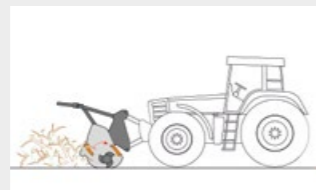

Frontal attachment

BLADE MINI BL (standard)

MINI C/3 (option)