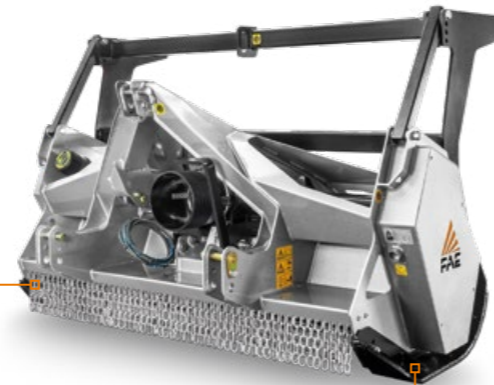

### FAE's small mulcher with Bite Limiter technology for tractors.

Patrizio mulcher works on trees branches and bushes up to 15 cm in diameter and is great for mulching pruning debris. The rotor features Bite Limiter technology. Steel limiter rings limit the depth of cut, reducing power demand and guaranteeing exceptional performance.

Patrizio has adjustable and interchangeable bolted skids, two rows of counter blades for fine, even mulching, a hydraulic hood with built-in cylinder protected by the machine body, and a heat-treated forged-steel tooth holder with MINI BL blades and MINI C/3 teeth.

50-100 hp

Ø 15 cm max

Two rows of counter blades for finer mulching

Bite Limiter rotor special steel profiles limit the depth of cut

Hydraulic hood for optimal mulching, reduces the ejection of mulched material

Two rows of screwed chains limits mulched material output

Adjustable skids for adjusting the rotor's penetration of the ground